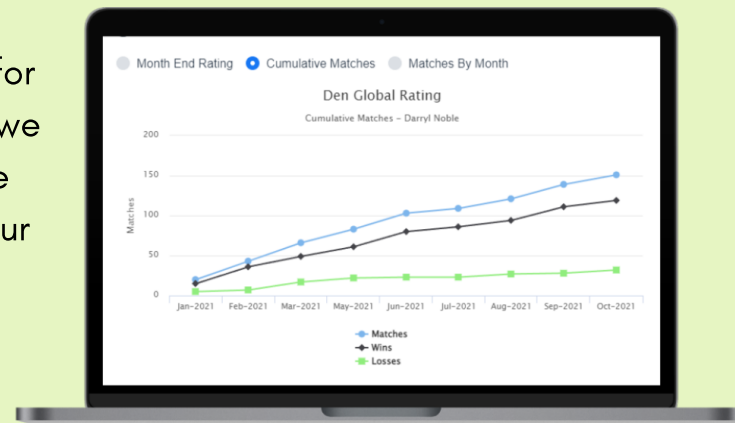

December 7, 2021

www.pickleballden.com

pickleballden@gmail.com

[/pickleballden](https://www.facebook.com/pickleballden)

[Search Pickleball Den](#)