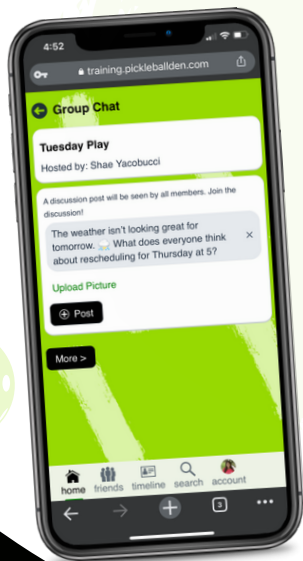

PICKLEBALL DEN

THE TECHNOLOGY POWERING THE SPORT

CIRCLE UP FOR SIMPLE SCHEDULING AND COMMUNICATION

Organize the fellow pickleball addicts in your life with our Circle of Friends feature! Similar to Facebook or Team Reach, Circle of Friends lets you create sub-groups of friends you've already added on Pickleball Den. Maybe your family is pickleball obsessed, or you have a group of friends who all play on Tuesday evenings. Whatever the reason for the pickleball party, you can add friends to this group to make communication uncomplicated and scheduling straightforward.

Instead of starting a text chain that can quickly become a back and forth of endless texting, by creating a Circle of Friends, you can create and send sign-up sheets to your pickleball group with the click of a button. Organizing play is a breeze when all players can see exactly who is going to be at the courts by viewing the sign-up sheet.

INTRODUCING... GROUP CHAT

This month we've added yet another benefit to Circle of Friends. Using the group chat feature, your pickleball circle can discuss anything from changing the time of play, recent pickleball achievements, or simply notifying your circle that you're heading to the courts so they can join you! Always stay up to date with what your group has going on by sharing pictures from your recent pickleball events in your circle's group chat.